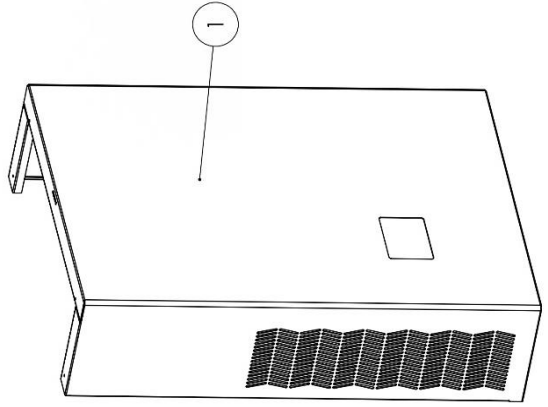

WALL MONOBLOCK IPAM604C R455 MEDIUM TEMPERATURE SPARE PARTS LIST

REF	COD_COMP.	DESCRIPTION COMPONENT	Q.TY	PRICELIST
1	ISLADP00020	600 WALL MONOBLOCK WHITE COVER	1	240,00 €
2	I9COMP00009	TECUMSEH AJ4519 220V/50HZ R455 COMPRESSOR	1	720,00 €
3	I9COND00007	IPAM604C WALL MONOBLOCK CONDENSER	1	520,00 €
4	I9VENT00054	ASP. AXIAL FAN D.300 WITH FLAT GRID	1	120,00 €
8	ISLADP00021	WALL MONOBLOCK 600 PLENIUM FAN	1	80,00 €
9	I9EVAP00005	IPAM604C WALL MONOBLOCK EVAPORATOR	1	640,00 €
10	I9VENT00055	ASP. AXIAL FAN D.300 WITH BASKET GRID	1	120,00 €
14	I9PART00180	DANFOSS TE2 R455A THERMOSTATIC VALVE	1	100,00 €
15	I9PART00172	DANFOSS THERMOSTATIC VALVE ORIFICE	1	32,00 €
16	I9PART00208	ADAPTER WELD THERMOSTATIC VALVE	1	16,00 €
17	ISLAAS00011	ALUMINUM EVAPORATOR TRAY 600	1	120,00 €
18	ISLAAP00015	EVAPORATOR RIGHT COVER WALL 600	1	80,00 €
19	ISLAAP00016	EVAPORATOR LEFT COVER WALL 600	1	80,00 €
20	I9PART00189	HP 23-28 BAR AUTO RESET MINI PRESSURE SWITCH	1	36,00 €
21	I9PART00273	DANFOSS 10mm SOLENOID VALVE WITHOUT COIL	1	80,00 €
22	I9PART00275	230V 50/60Hz DANFOSS COIL	1	40,00 €
23	I9PART00154	FILTER GR40 XH9 HOLES 6,2-6,2 WITH 2 VALVES	1	20,00 €
24	I9PART00136	CHARGE ATTACHMENT 1/4" X 8-10mm TO WELD	1	2,00 €
25	I9PART00137	1/4" CHARGE ATTACHMENT CAP	1	2,00 €
26	I9PART00138	CHARGE ATTACHMENT MECHANISM	1	2,00 €
27	ISTURP00015	CONDENSATION COLLECTION TRAY 600 SERPENTINE	1	100,00 €
28	ISTURP00059	EVAPORATOR TRAY 600 SERPENTINE	1	80,00 €
29	ISTURS00001	WALL MONOBLOCK CONDENSATE DRAIN SIPHON	1	40,00 €
30	IKITEL00001	MEDIA TEMP MONOBLOCK ELECTRONIC BOARD KIT	1	240,00 €
31	I9ELET00009	TEMPERATURE COLD ROOM PROBE L.2mt 400/600	1	10,00 €
32	I9ELET00085	EVAPORATOR DEFROST PROBE L.2mt 400/600	1	10,00 €
33	I9ELET00031	FUSE HOLDER 1 POLE 10,3X38	1	16,00 €
34	I9ELET00034	FUSE 16A 10X38	1	4,00 €
35	I9ELET00021	220V CONDENSATE PIPE DISCHARGE RESISTANCE	1	20,00 €
36	I9ELET00022	MECHANICAL HINGED/SLIDING DOOR MICRO SWITCH KIT	1	40,00 €
37	I9ELET00023	WHITE LED CEILING LIGHT 10W 1100LM 4000K	1	40,00 €